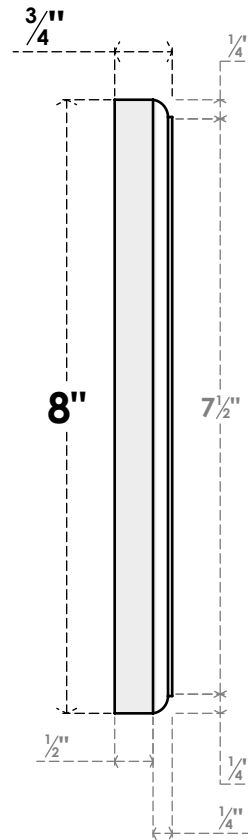

# ROSP080X080X075SDG11

8"W X 8"H X 3/4"P STANDARD SEDGWICK FLOWER ROSETTE WITH ROUNDED EDGE, ARCHITECTURAL GRADE PVC

**FRONT**

**SIDE**

EKENA MILLWORK  
2300 WEST MAIN ST.  
CLARKSVILLE, TX 75426  
TOLL FREE: 866-607-0453  
WWW.EKENAMILLWORK.COM

**NOTES**

1. INSTALLATION TO BE COMPLETED IN ACCORDANCE WITH MANUFACTURER'S SPECIFICATIONS.
2. DRAWING MAY NOT BE TO SCALE
3. THIS DRAWING IS INTENDED FOR DESIGN AND PLANNING PURPOSES ONLY.
4. ALL INFORMATION CONTAINED HEREIN WAS CURRENT AT THE TIME OF DEVELOPMENT BUT MUST BE REVIEWED AND APPROVED BY THE PRODUCT MANUFACTURER TO BE CONSIDERED ACCURATE.
5. ARCHITECTURAL GRADE PVC PRODUCTS ARE MADE FROM EXPANDED CELLULAR PVC AND COME NATURALLY WHITE BUT MAY BE PAINTED