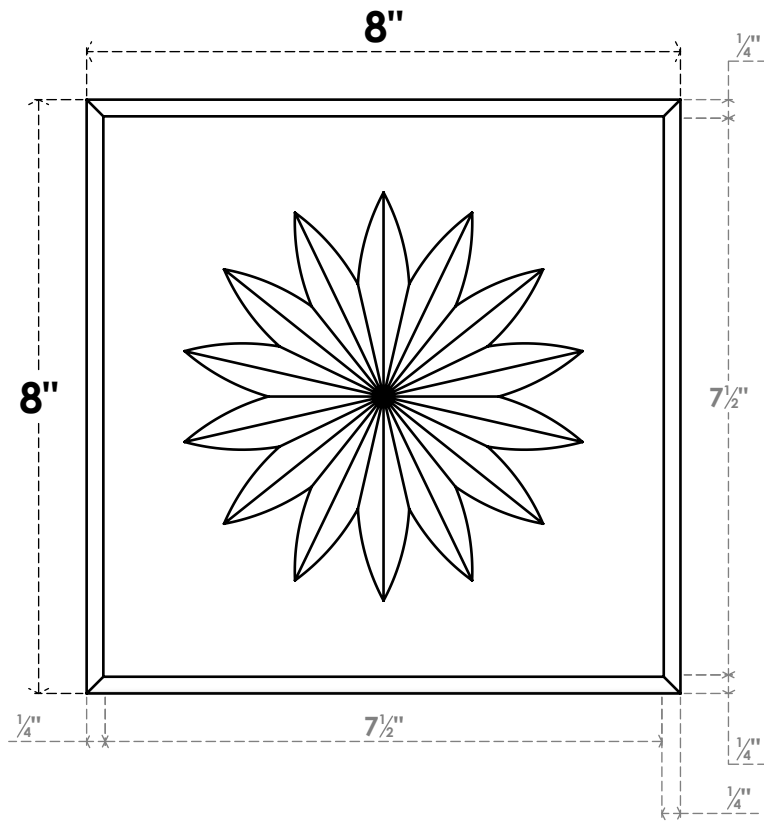

# ROSP080X080X075SDG11

8"W X 8"H X 3/4"P STANDARD SEDGWICK FLOWER ROSETTE WITH ROUNDED EDGE, ARCHITECTURAL GRADE PVC

**FRONT**

**SIDE**

EKENA MILLWORK  
2300 WEST MAIN ST.  
CLARKSVILLE, TX 75426  
TOLL FREE: 866-607-0453  
WWW.EKENAMILLWORK.COM